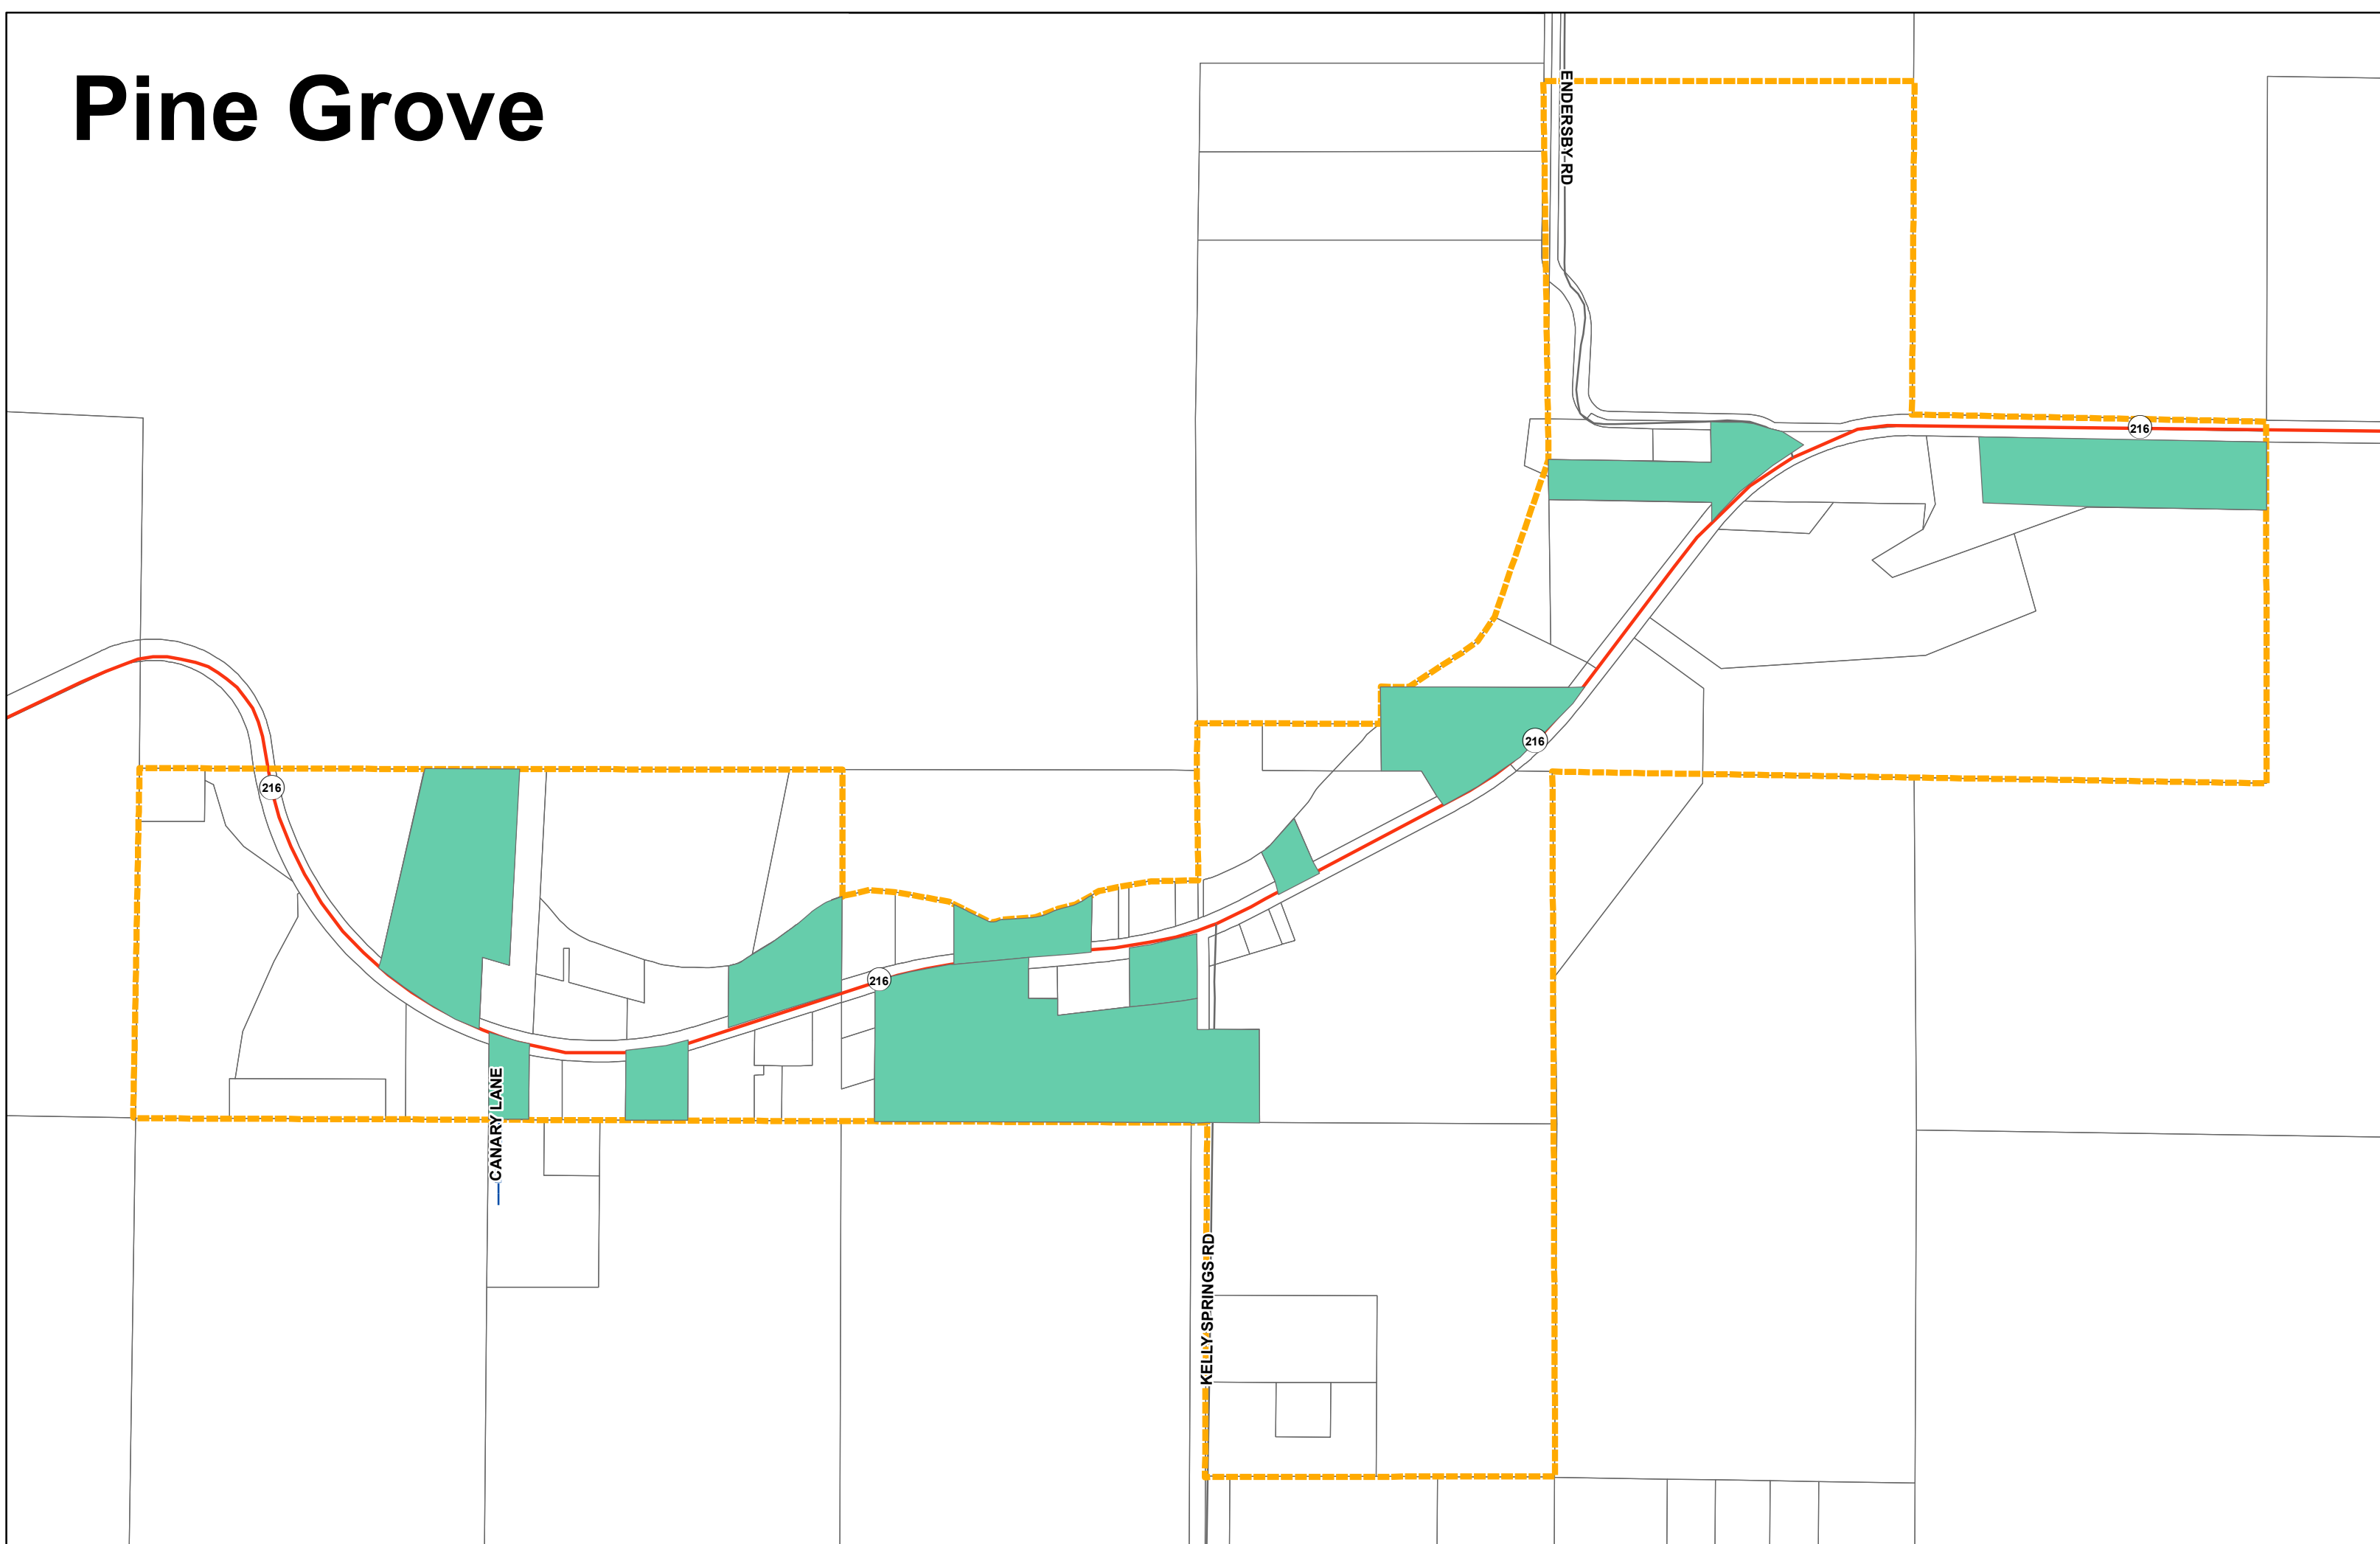

# Tygh Valley

# Wamic

# Pine Grove

## UNINCORPORATED COMMUNITIES

Tygh Valley		
Zone	Sq Miles	Acres
RI	0.122	78
TV-C	0.084	54
TV-M2	0.152	97

Wamic		
Zone	Sq Miles	Acres
WAM C-2	0.039	25.2
WAM M-2	0.025	16

Pine Grove		
Zone	Sq Miles	Acres
RC	0.027	17
RI	0.048	31