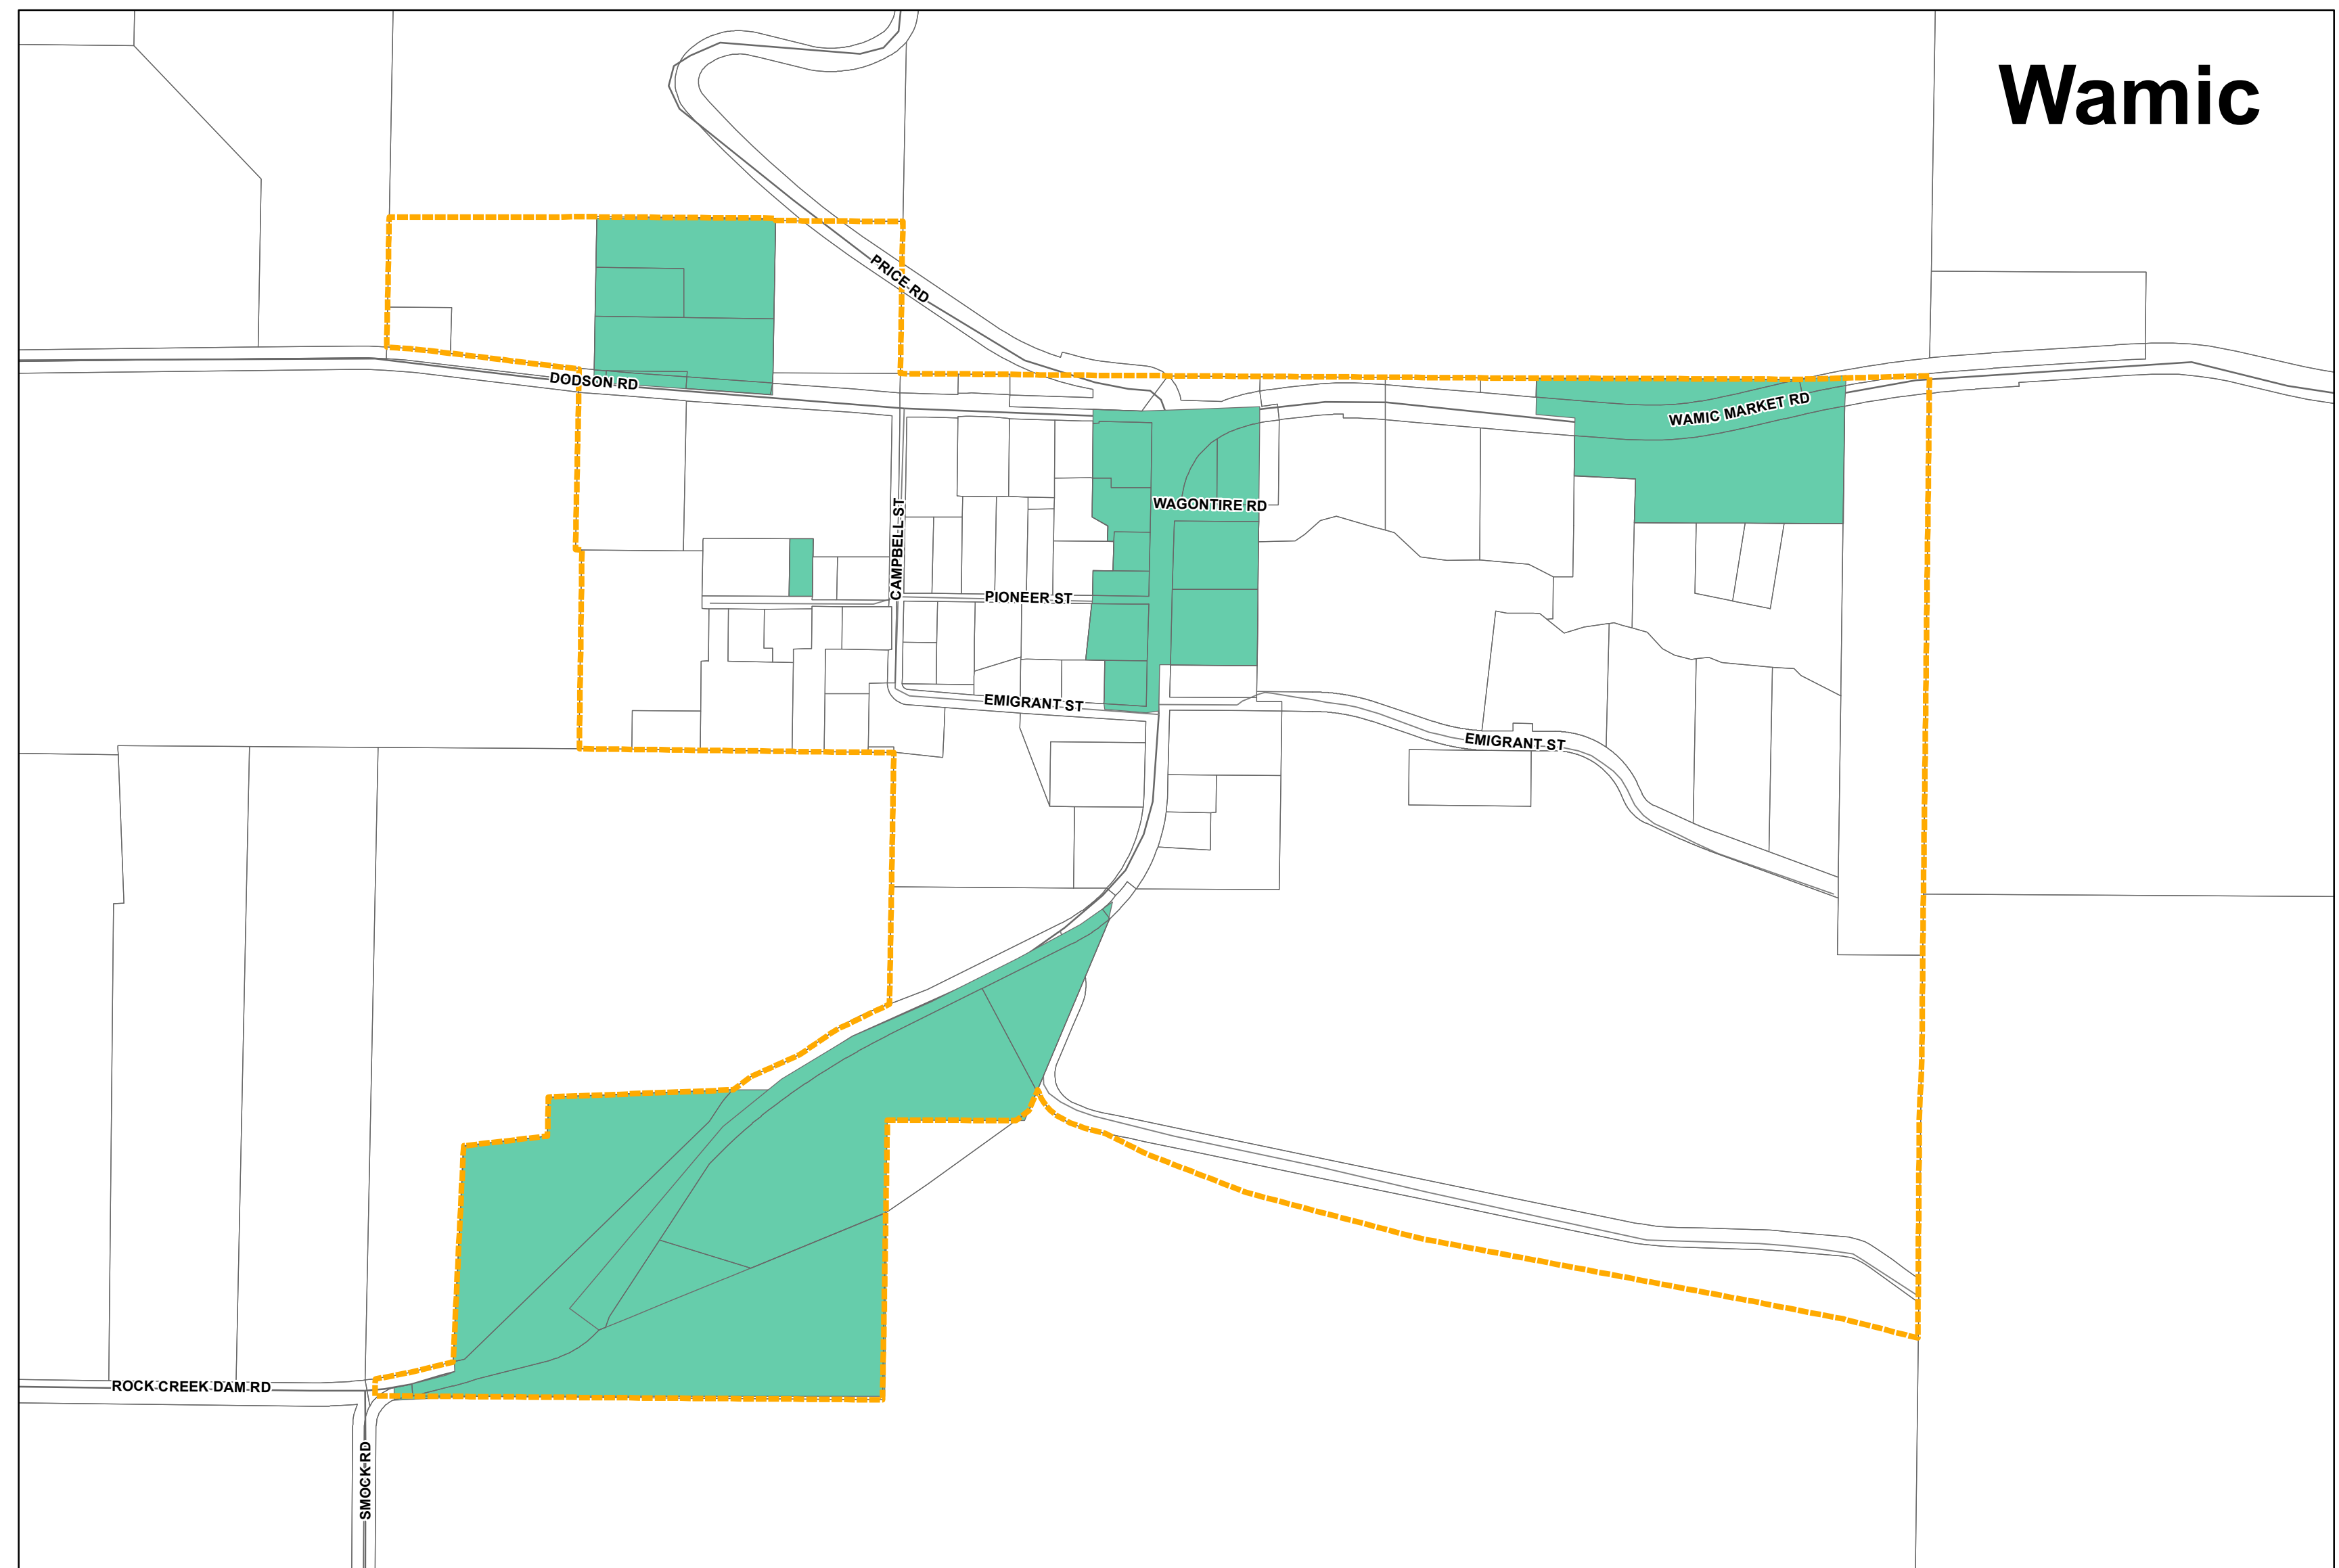

# Tygh Valley

# Wamic

# Pine Grove

## UNINCORPORATED COMMUNITIES

Tygh Valley		
Zone	Sq Miles	Acres
RI	0.122	78
TV-C	0.084	54
TV-M2	0.152	97

Wamic		
Zone	Sq Miles	Acres
WAM C-2	0.039	25.2
WAM M-2	0.025	16

Pine Grove		
Zone	Sq Miles	Acres
RC	0.027	17
RI	0.048	31