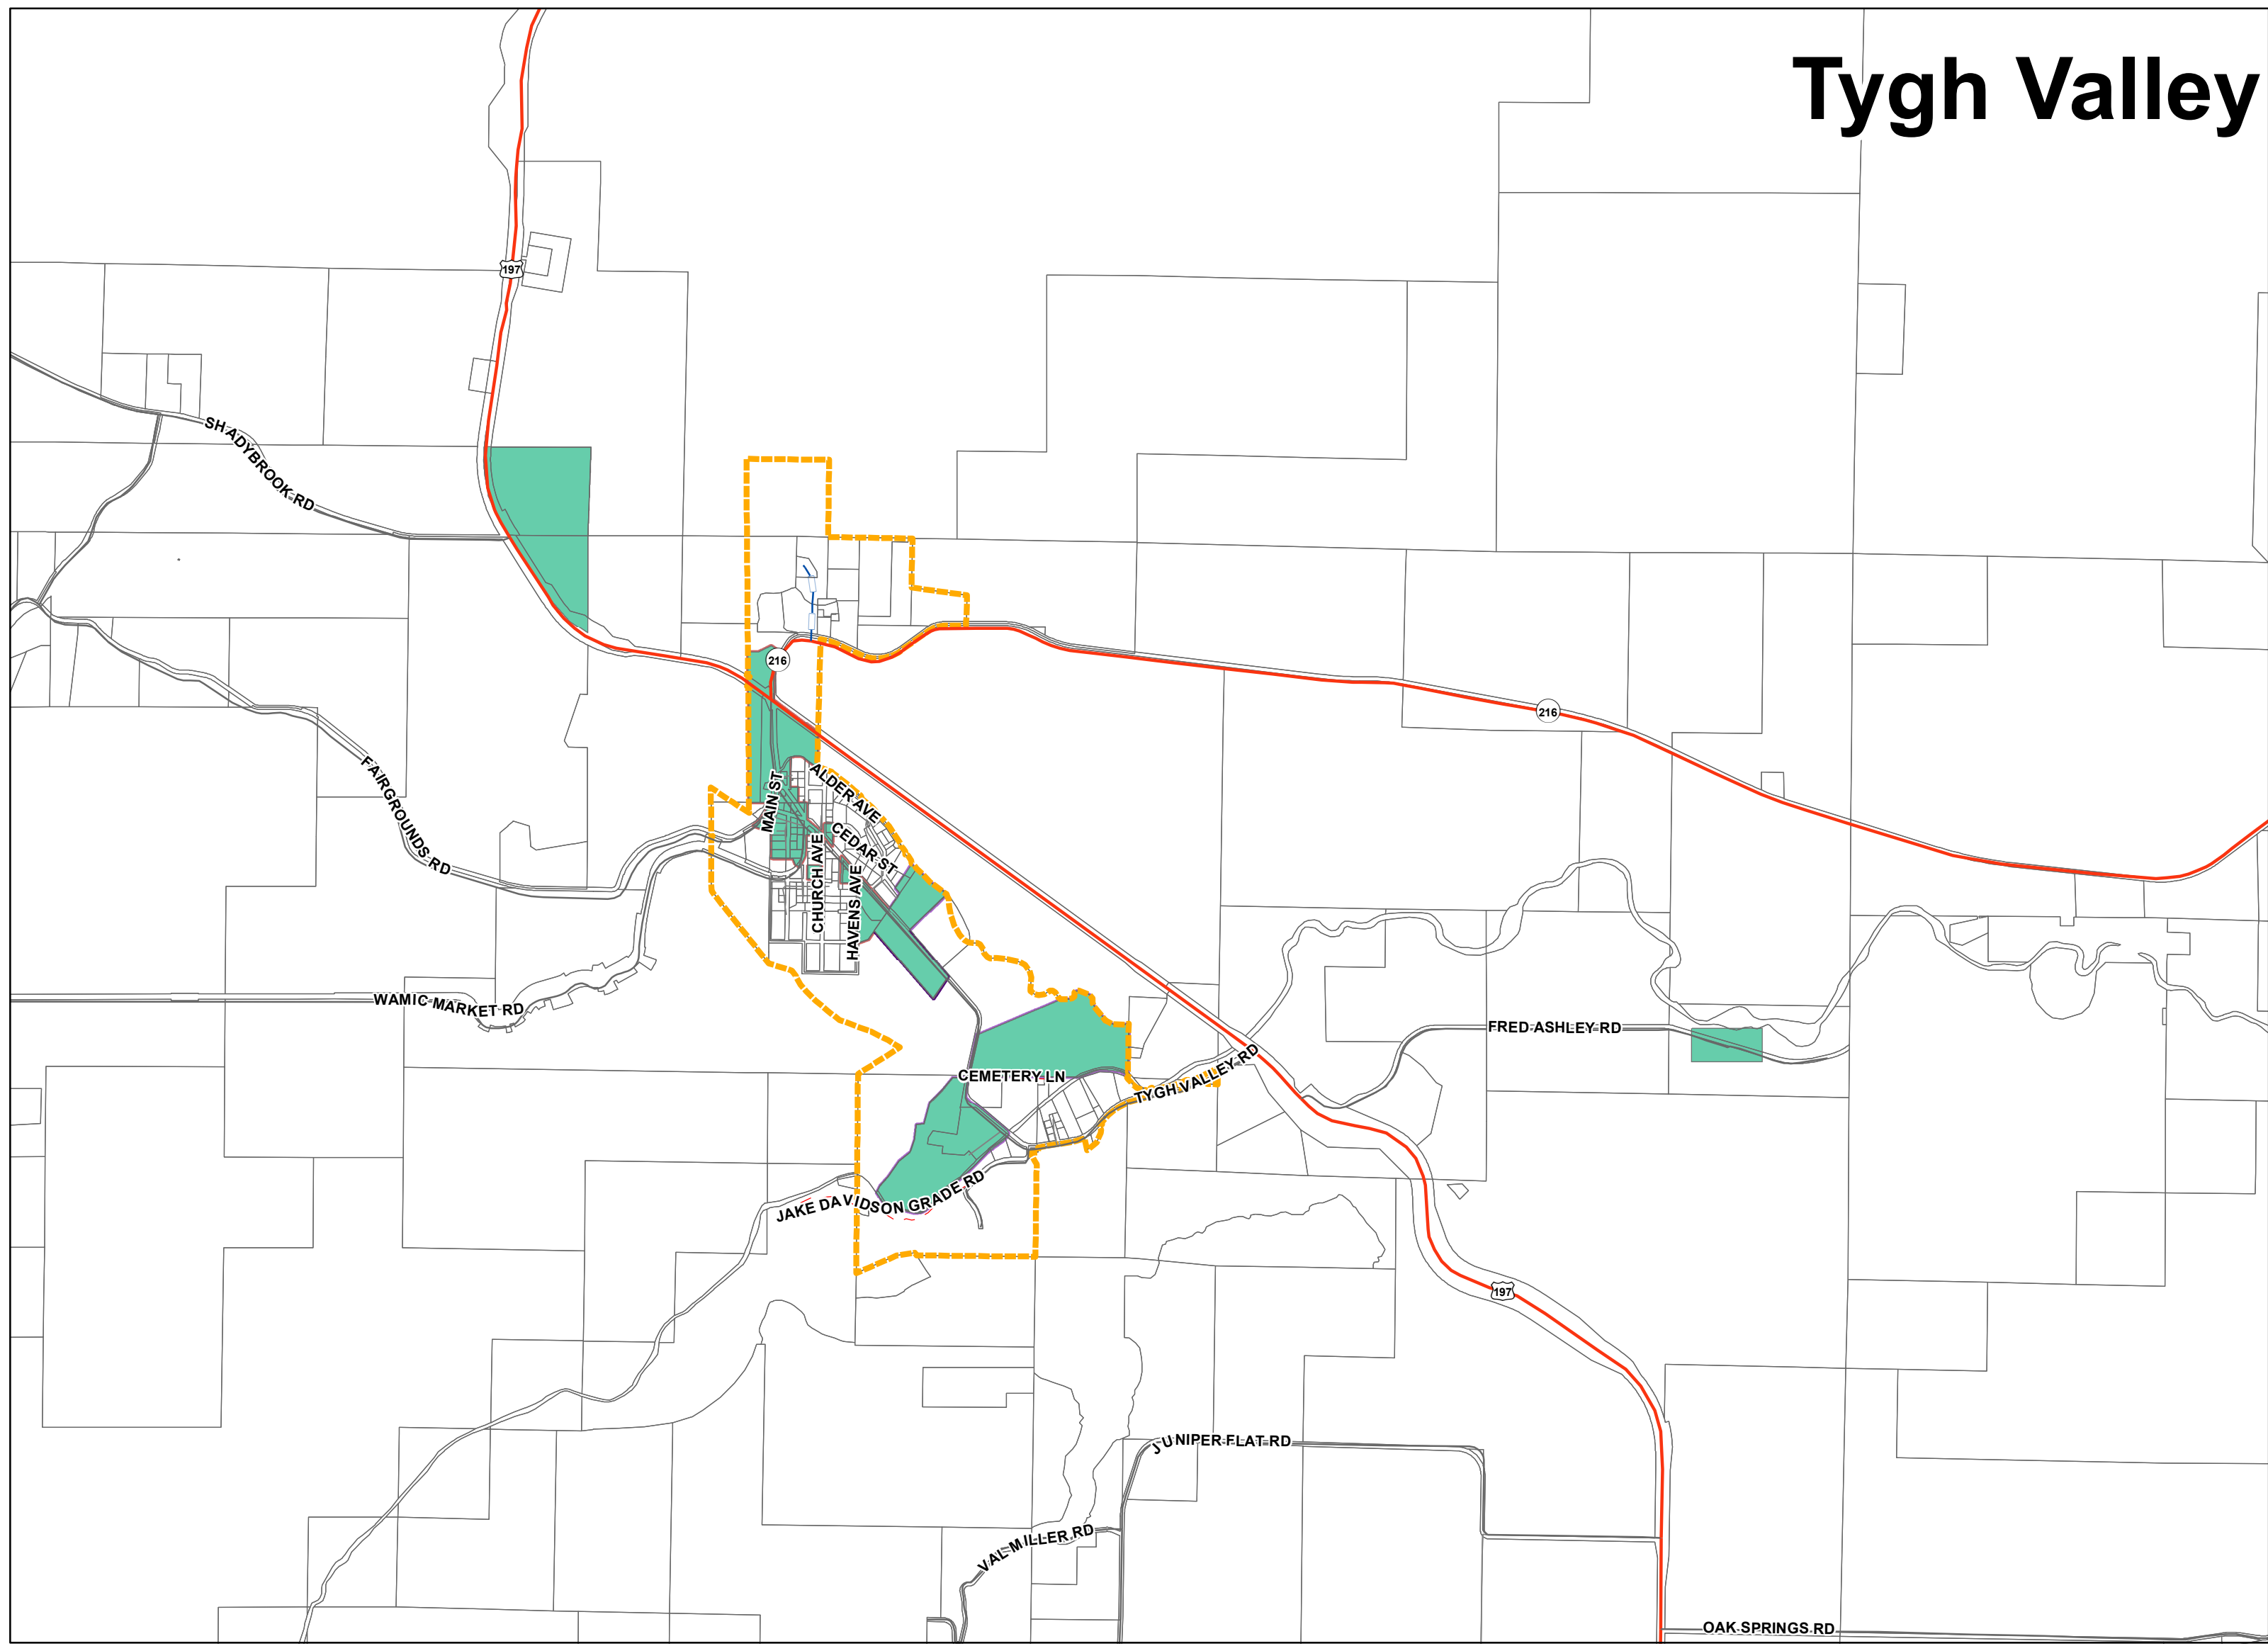

# Tygh Valley

# Wamic

# Pine Grove

## UNINCORPORATED COMMUNITIES

Tygh Valley		
Zone	Sq Miles	Acres
RI	0.122	78
TV-C	0.084	54
TV-M2	0.152	97

Wamic		
Zone	Sq Miles	Acres
WAM C-2	0.039	25.2
WAM M-2	0.025	16

Pine Grove		
Zone	Sq Miles	Acres
RC	0.027	17
RI	0.048	31